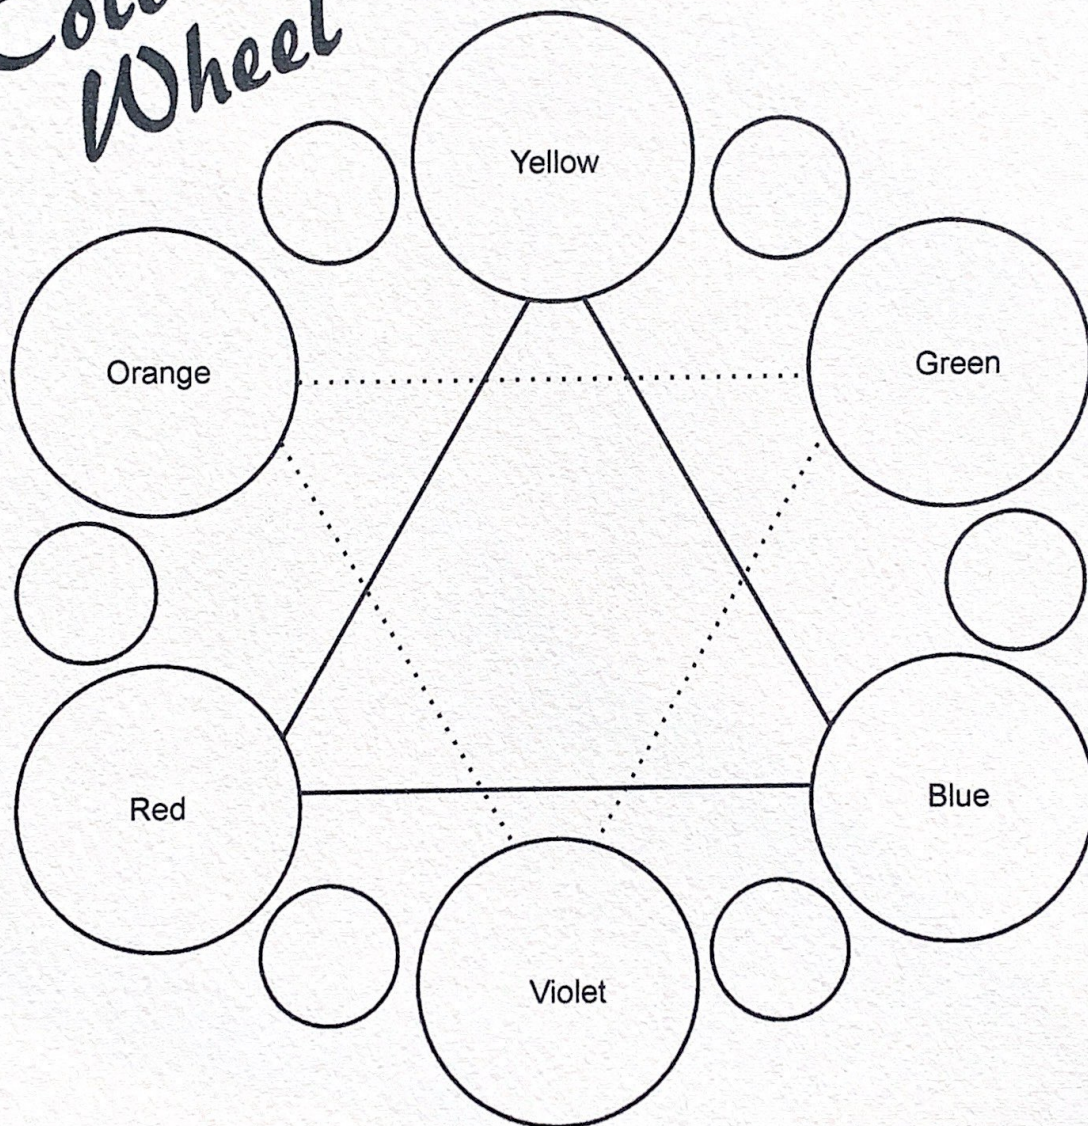

Color Wheel

The **primary colors** are red, yellow and blue.

The **secondary colors** are orange, violet and green.

- **Complementary colors** are opposites on the color wheel. Placing complementary colors next to each other enhances them
- **Analogous colors** are colors that sit side by side on the color wheel and have a common hue. For example, orange, yellow and green are analogous because they all have yellow in common.
- **Warm colors** are red, yellow and orange. Cool colors are blue, green and violet
- **Intensity** refers to the brightness of a color. To lower the intensity of a color, mix it with its complement.
- A **tint** is any color plus white.
- A **shade** is any color plus black.